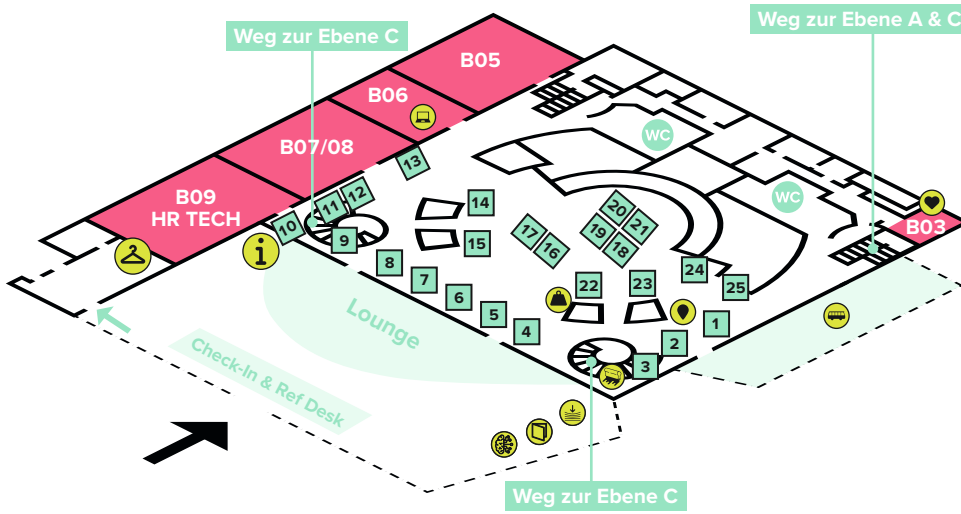

PERSONALMANAGEMENT KONGRESS — 2024

LAGEPLAN

EBENE C

Obergeschoss

Raumübersicht

C03 Referent:innenraum

Experiences

- Photobooth
- Selfie Challenge

BPM

- Networking

Aussteller

- TUM Campus Heilbronn
- Berlitz
- Big Pictory
- ManpowerGroup
- FEEDBACKPEOPLE
- Haufe
- HAYS
- PBG Pensions-Beratungs-Gesellschaft & SÜDVERS

EBENE B

Erdgeschoss

Check-In

- Service-Desk
- Garderobe

Experiences

- Mental Health Coaching
- Media & Working Space
- Quadriga KI-Station
- The Power of Mass
- Zelt der Resilienz
- Siebdruck
- Guess the weight

PMK Discovery Tours

- Touren Desk
- Abfahrt der Busse